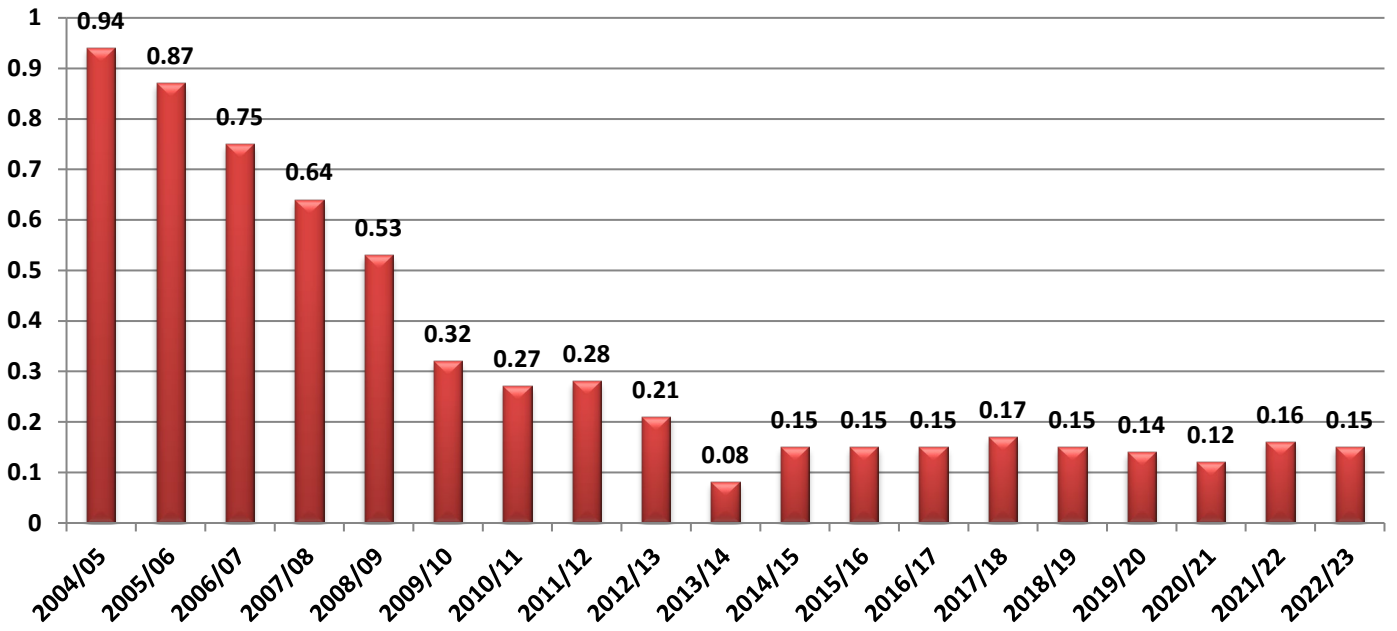

Number of calls to malicious false alarms per 1,000 population - attended

False alarms in non-domestics caused by automatic fire detection apparatus per 1,000 non-domestic properties